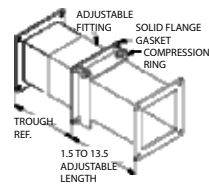

## **NEMA12 NON-LAY IN WIREWAY ACCESSORIES**

NOTE: ALL ACCESSORIES AVAILABLE IN STANDARD SIZES 4X4, 6X6, 8X8 UP TO 12X12

**22½° Elbow Top Opening**

**90° Elbow Top Opening**

**45° Elbow Inside Opening**

**Adjustable Fitting**

**Barrier Kit**

**Box Connector**

**Bracket Hanger**

**Cover Plate**

**Cross Fitting**

**Drop Hanger**

**Nipple**

**Reducer-Center Hole**