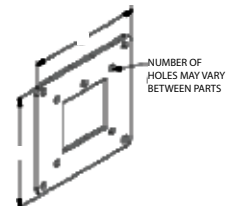

## **NEMA12 NON-LAY IN WIREWAY ACCESSORIES**

NOTE: ALL ACCESSORIES AVAILABLE IN STANDARD SIZES 4X4, 6X6, 8X8 UP TO 12X12

**22½° Elbow Top Opening**

**90° Elbow Top Opening**

**45° Elbow Inside Opening**

**Adjustable Fitting**

**Barrier Kit**

**Box Connector**

**Bracket Hanger**

**Cover Plate**

**Cross Fitting**

**Drop Hanger**

**Nipple**

**Reducer-Center Hole**

**Reducer-Edge Hole**

**Tee Fitting**