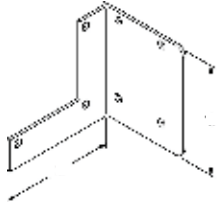

## **NEMA12 NON-LAY IN WIREWAY ACCESSORIES**

NOTE: ALL ACCESSORIES AVAILABLE IN STANDARD SIZES 4X4, 6X6, 8X8 UP TO 12X12

**22½° Elbow Top Opening**

**90° Elbow Top Opening**

**45° Elbow Inside Opening**

**Adjustable Fitting**

**Barrier Kit**

**Box Connector**

**Bracket Hanger**

**Cover Plate**

**Cross Fitting**

**Drop Hanger**

**Nipple**

**Reducer-Center Hole**