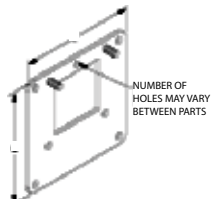

## **NEMA12 NON-LAY IN WIREWAY ACCESSORIES**

NOTE: ALL ACCESSORIES AVAILABLE IN STANDARD SIZES 4X4, 6X6, 8X8 UP TO 12X12

**22½° Elbow Top Opening**

**90° Elbow Top Opening**

**45° Elbow Inside Opening**

**Adjustable Fitting**

**Barrier Kit**

**Box Connector**

**Bracket Hanger**

**Cover Plate**

**Cross Fitting**

**Drop Hanger**

**Nipple**

**Reducer-Center Hole**

**Reducer-Edge Hole**

**Tee Fitting**