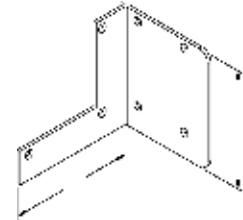

NEMA12 LAY IN WIREWAY ACCESSORIES

NOTE: ALL ACCESSORIES AVAILABLE IN STANDARD SIZES 4X4, 6X6, 8X8 UP TO 12X12

90° Elbow Top Opening

45° Elbow Inside Opening

Adjustable Fitting

Barrier Kit

Box Connector

Bracket Hanger

Cutoff Fitting

Cover Plate

Drop Hanger

Flat Seal Plate

Nipple

Reducer